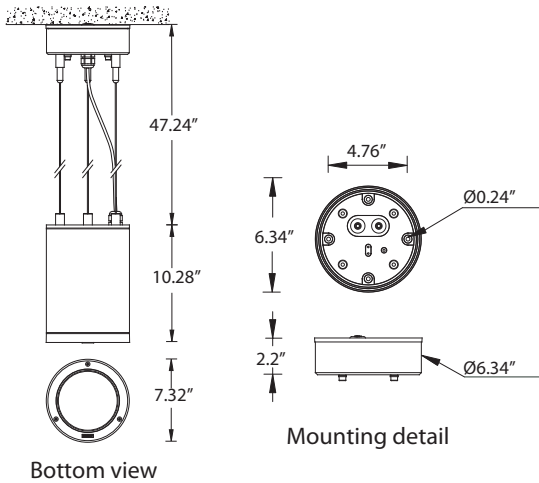

High power LED with three different beam distribution options in 2700K, 3000K and 4000K.

Physical Data

Diameter: 7.32"
 Height: 10.82"
 Weight: 8.1 lbs

Lamp

40w - 2750lm - White - LED ☺

Beam Angle (Please Specify)

F - Frosted Lens

AC- Custom aircraft cable length _____ ft

RPS- Rigid stem pendant with swivel mount for 4" square junction box mounting. Specify stem length _____ ft

RPR- Rigid stem pendant with swivel mount for 4" round junction box mounting. Specify stem length _____ ft

DIM - 0 - 10v Dimming

20w HP LED Module

Bottom view

Swivel Canopy Pendant Square- A90321

Swivel Canopy Pendant Round - A90421

Ordering Example : UTA - 95371 - White- 40w - N - W30 - 120v - Options

PROJECT: _____ DATE: _____