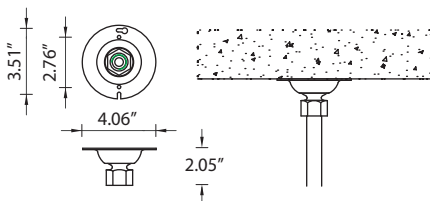

High power LED with three different beam distribution options in 2700K, 3000K and 4000K.

Physical Data

Diameter: 7.32"
 Height: 10.82"
 Weight: 8.1 lbs

Lamp

40w - 2750lm - White - LED ☺

Beam Angle (Please Specify)

DIM - 0 - 10v Dimming

20w HP LED Module

Bottom view

Swivel Canopy Pendant Square- A90321

Swivel Canopy Pendant Round - A90421

Ordering Example : UTA - 95371 - White- 40w - N - W30 - 120v - Options

PROJECT: _____ DATE: _____