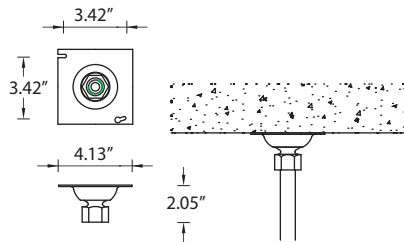

High power LED with three different beam distribution options in 2700K, 3000K and 4000K.

Physical Data

Diameter: 7.32"
 Height: 10.82"
 Weight: 8.1 lbs

Lamp

40w - 2750lm - White - LED ☺

Beam Angle (Please Specify)

F - Frosted Lens

AC- Custom aircraft cable length _____ ft

RPS- Rigid stem pendant with swivel mount for 4" square junction box mounting. Specify stem length _____ ft

RPR- Rigid stem pendant with swivel mount for 4" round junction box mounting. Specify stem length _____ ft

DIM - 0 - 10v Dimming

20w HP LED Module

Bottom view

Swivel Canopy Pendant Square- A90321

Swivel Canopy Pendant Round - A90421

Ordering Example : UTA - 95371 - White- 40w - N - W30 - 120v - Options

PROJECT: _____ DATE: _____